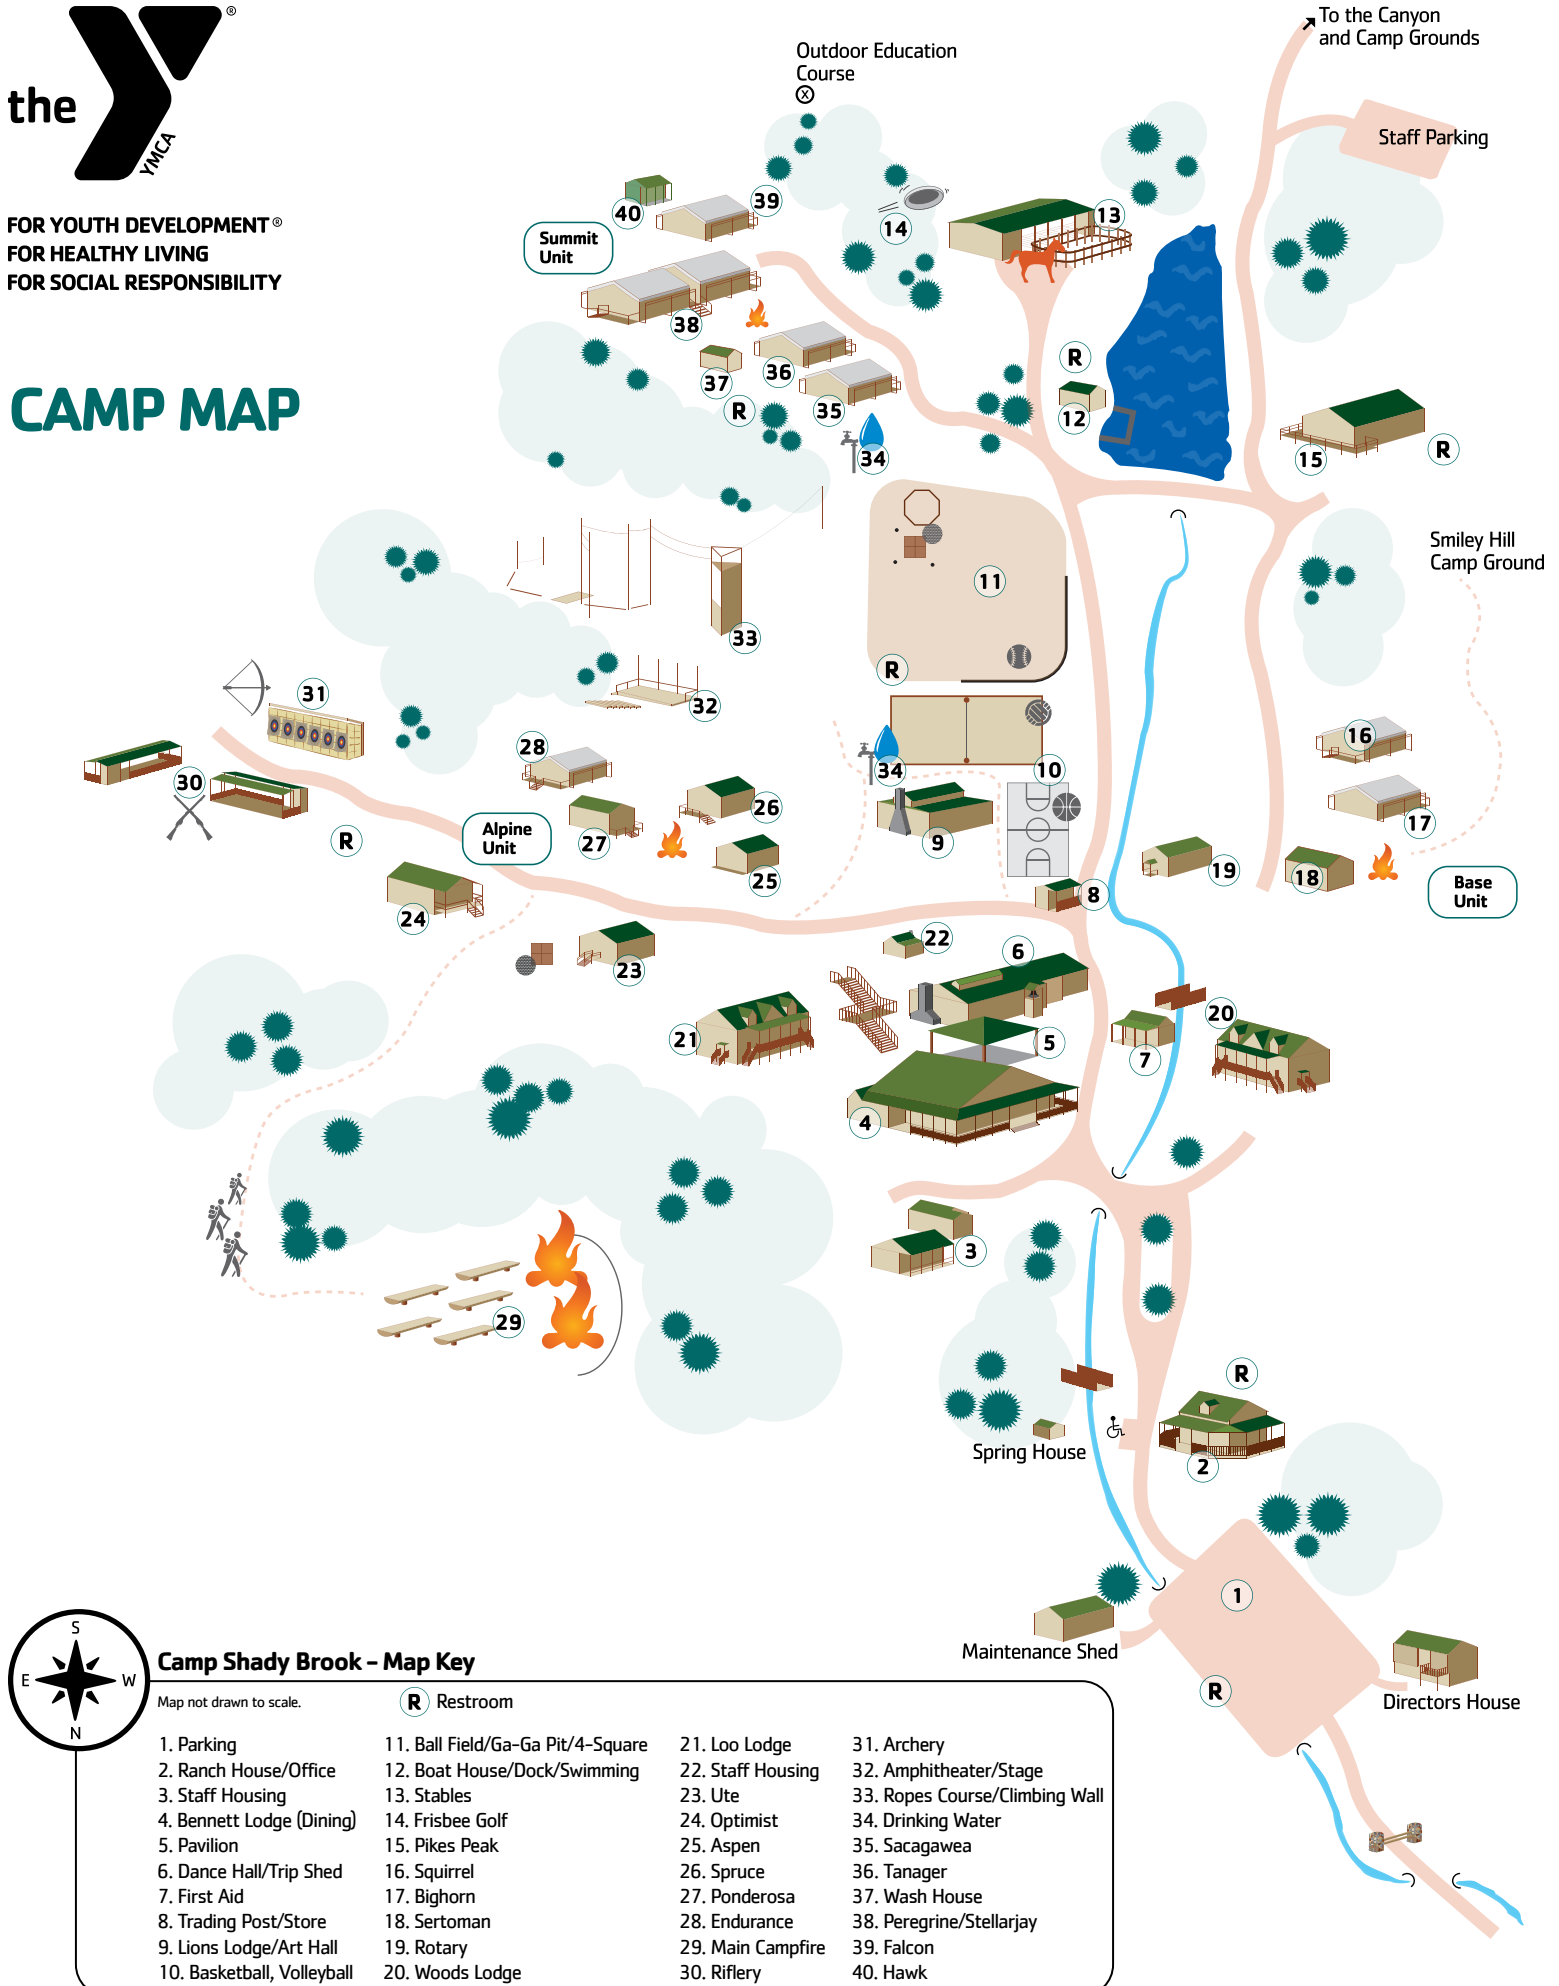

FOR YOUTH DEVELOPMENT®
FOR HEALTHY LIVING
FOR SOCIAL RESPONSIBILITY

CAMP MAP

Camp Shady Brook - Map Key

Map not drawn to scale.

(R) Restroom

1. Parking	11. Ball Field/Ga-Ga Pit/4-Square	21. Loo Lodge	31. Archery
2. Ranch House/Office	12. Boat House/Dock/Swimming	22. Staff Housing	32. Amphitheater/Stage
3. Staff Housing	13. Stables	23. Ute	33. Ropes Course/Climbing Wall
4. Bennett Lodge (Dining)	14. Frisbee Golf	24. Optimist	34. Drinking Water
5. Pavilion	15. Pikes Peak	25. Aspen	35. Sacagawea
6. Dance Hall/Trip Shed	16. Squirrel	26. Spruce	36. Tanager
7. First Aid	17. Bighorn	27. Ponderosa	37. Wash House
8. Trading Post/Store	18. Sertoman	28. Endurance	38. Peregrine/Stellarjay
9. Lions Lodge/Art Hall	19. Rotary	29. Main Campfire	39. Falcon
10. Basketball, Volleyball	20. Woods Lodge	30. Riflery	40. Hawk