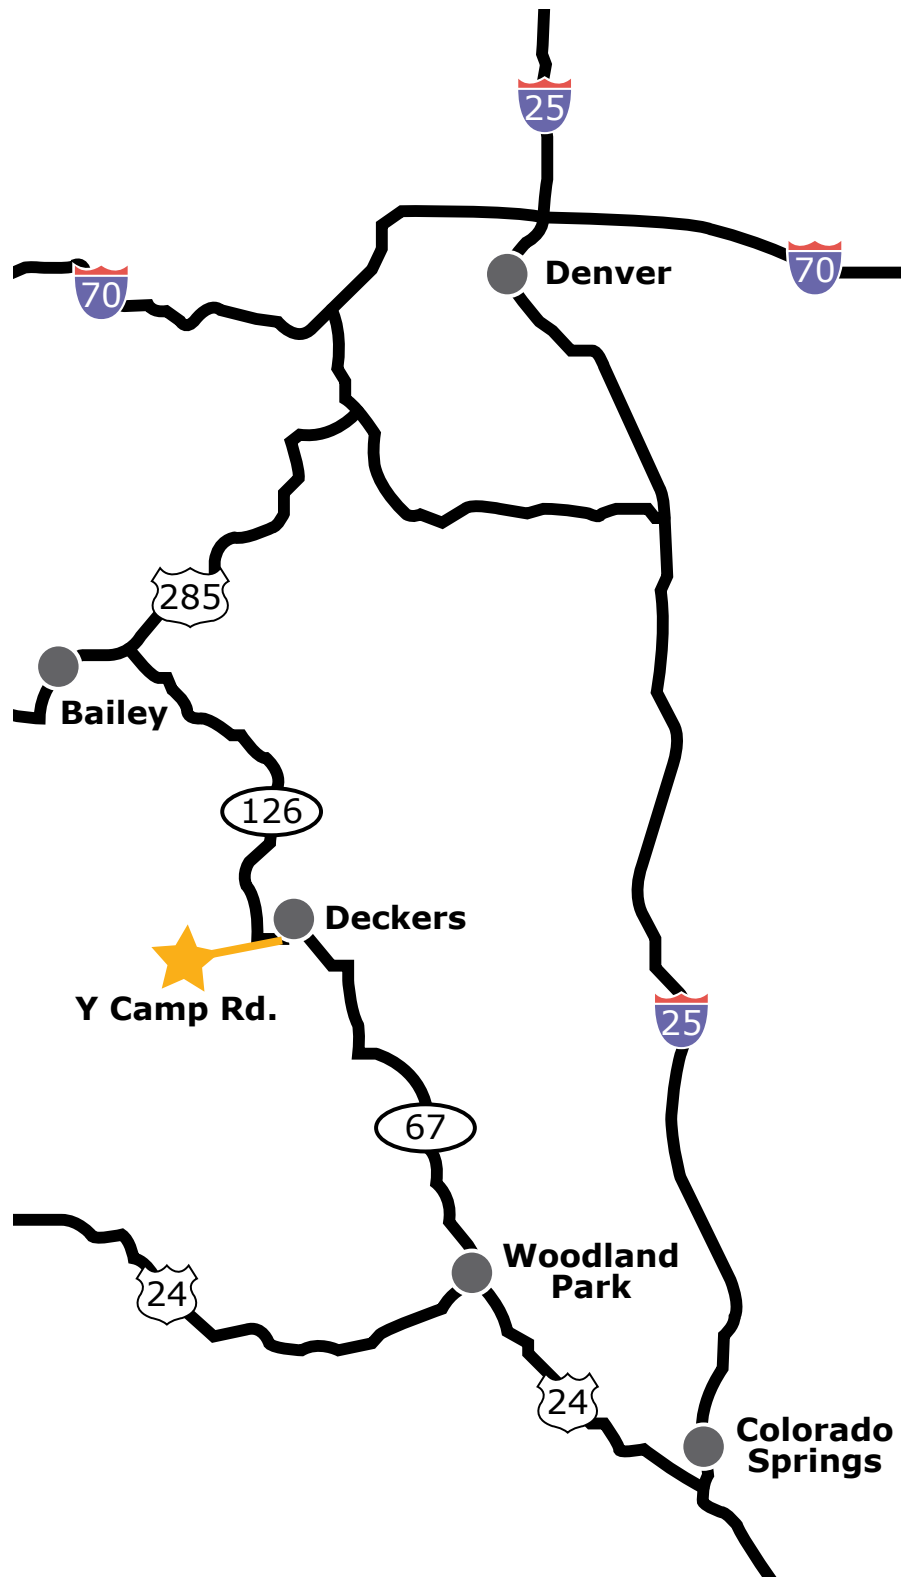

YMCA CAMP SHADY BROOK

YEAR-ROUND CAMP & RETREAT CENTER

HOW TO GET HERE!

YMCA Camp Shady Brook is located at
8716 South Y Camp Road
Deckers, CO 80135.

Directions

From Colorado Springs:

1. Take Highway 24 West to Woodland Park
2. At Woodland Park, take Highway 67 North (right) towards Deckers
3. Stay on Highway 67 North for approximately 23 miles
4. At Deckers, take a hard left onto Y Camp Road (this is a dirt road)
5. Go 2 miles into the camp parking lot
6. Approximate driving time is 70 minutes from Colorado Springs

From Denver:

1. Take Highway 285 West to Route 126 at Pine Junction
2. Turn South (left) onto Hwy 126 / S. Pine Valley Road towards Deckers
3. Stay on Highway 126 for approximately 25 miles
4. In Deckers take a hard right onto Y Camp Road (this is a dirt road)
5. Go 2 miles into the camp parking lot
6. Approximate driving time from downtown Denver is 90 minutes